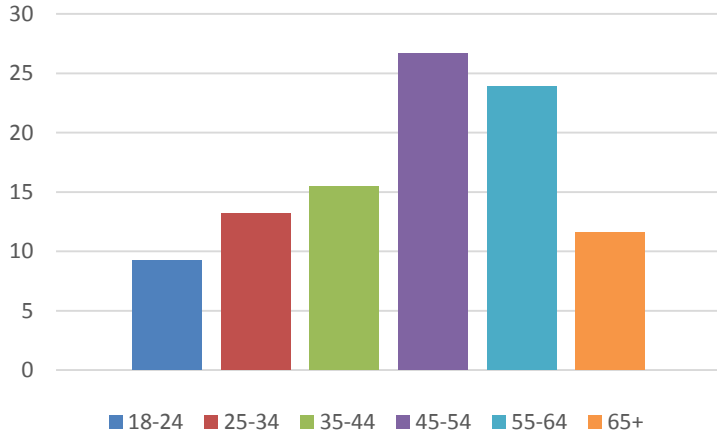

GREATEST HITS ON EARTH

AM1400 & 96.3 KUKI

Classic Hits

1400 AM

1250 AM

96.3 FM

1230 AM

Classic Hits